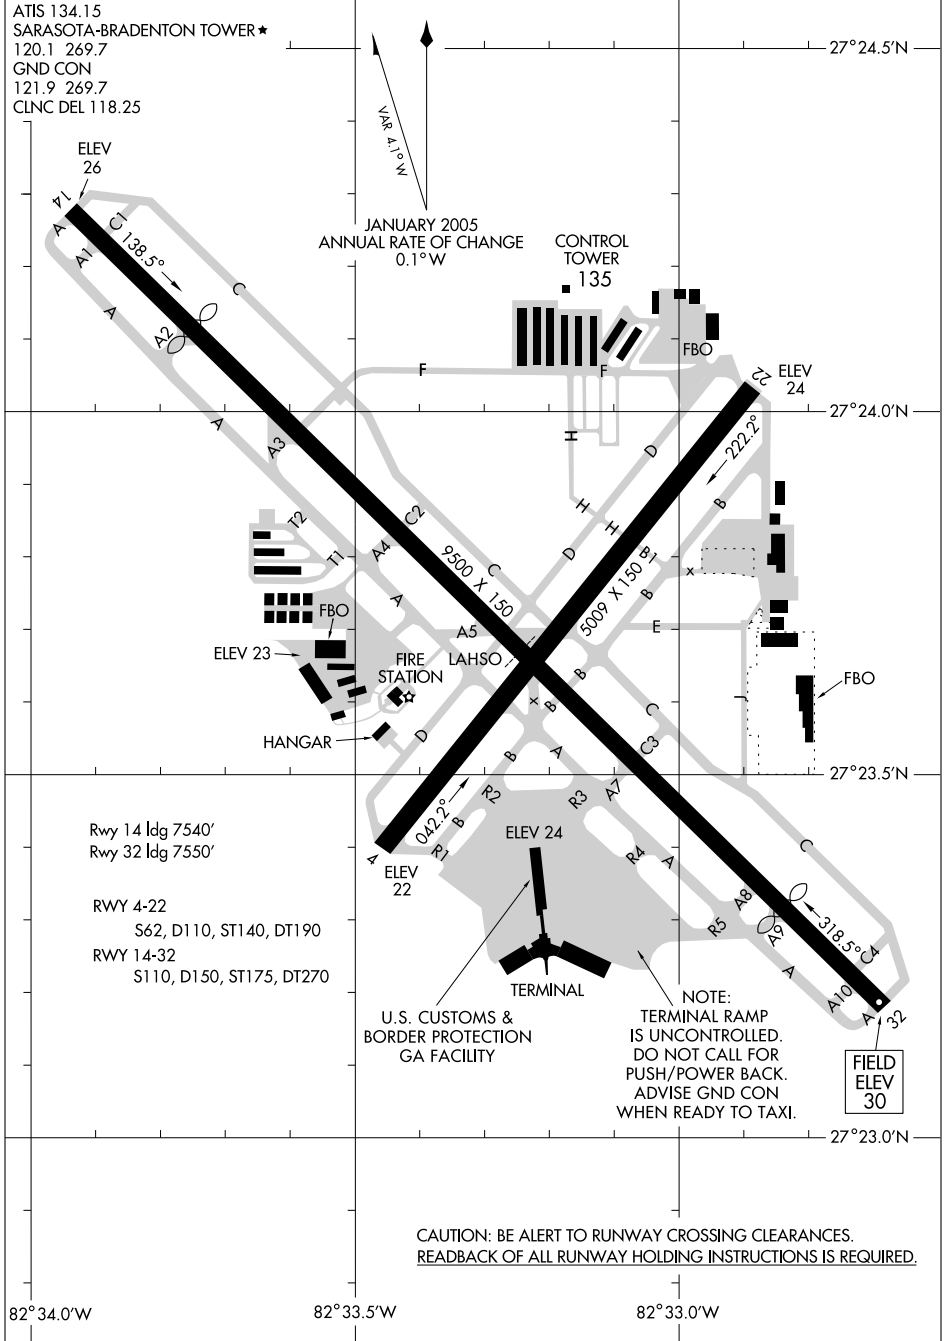

07074

AIRPORT DIAGRAM

SARASOTA/BRADENTON INTL (SRQ)
SARASOTA (BRADENTON), FLORIDA

AL-640 (FAA)

SE-3, 12 APR 2007 to 10 MAY 2007

SE-3, 12 APR 2007 to 10 MAY 2007

AIRPORT DIAGRAM

07074

SARASOTA (BRADENTON), FLORIDA
SARASOTA/BRADENTON INTL (SRQ)